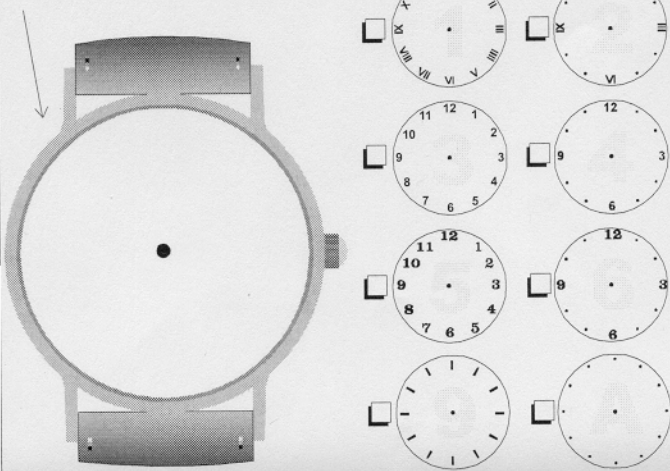

Sold To:

Contact: Charles Sparks
 Co./Org.: White Stag - BSA
 Address: 4225 INDIAN PIPE TRACE
 City: INDIANAPOLIS ST. IN Zip: 46237
 Country: USA
 Tel: (317) 788-0490 Fax: ()

Ship to: (if different)

Name: _____
 c/o _____
 Address: _____
 City: _____ ST: _____ Zip: _____
 Country: _____

Design

For faster service please give us an idea how you would like the watch to look.

No Hour Marks (cs111, 112, ect)

Dial Color: Black White
 Imprint Color: Gold M-TONE As shown in Logo/Photo
 Band Style: _____ Black
 Watch Style: CS-112M